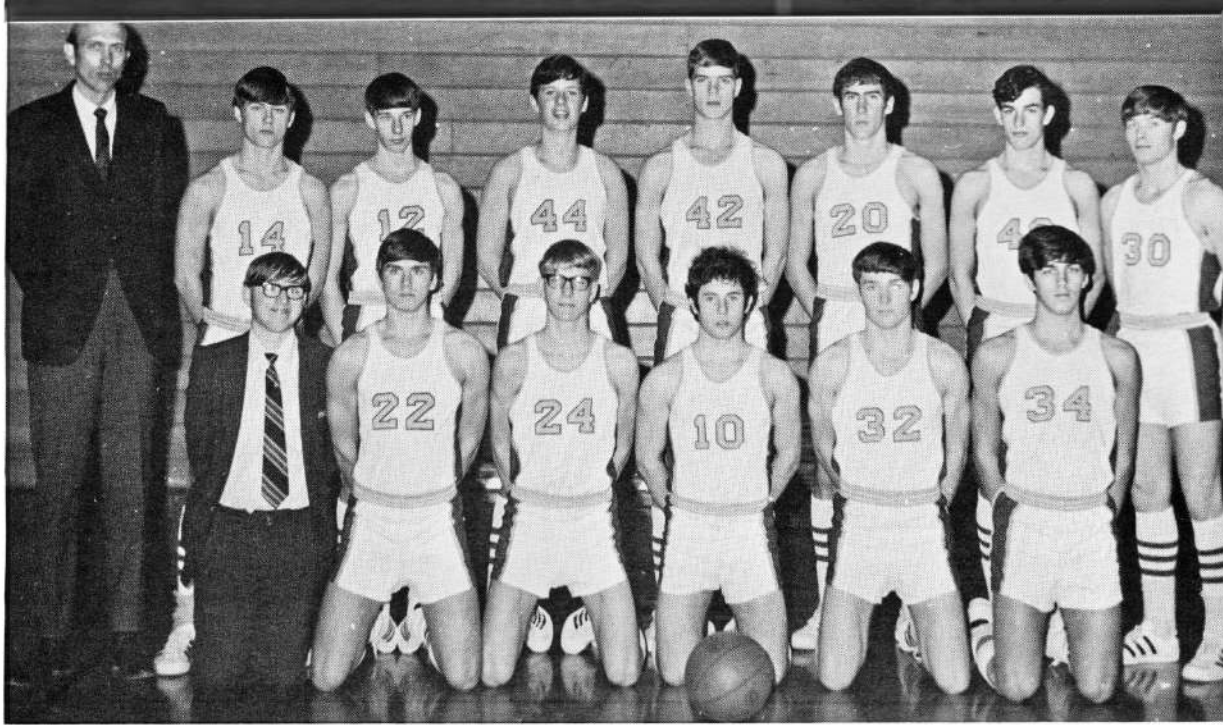

Pirate defense mauls the opponent.

The Pacific players take their place on the field, ready to defeat the visiting team.

Darrell Bjerg (30) breaks through the defensive line to gain yardage.

Pirate defense, Mike Wilson (71), Darrell Bjerg (30), and Doug Jamieson (50) is in heavy pursuit.

Mr. Hoover encourages the team to fight harder.

VARSITY TEAM: (Front Row) David McKenzie, Jack Tucker, Jim Carr, Scott McKenzie, David Bjerg, Rick Larsen. (Back Row) Mr. Nelson, Keith Peterson, Mike Price, Ron Branham, Bob Valet, Jim Kirchesler, Bruce Slocum, Darrell Bjerg.

BASKETBALL

In the overall picture, the pirates did fairly well in their basketball season. Varsity won 10 games, the JV's won 13 games, and the Freshmen won 5 games. Pirate spirit was at a very high peak during the season. The home games were well attended and a rooters bus was sent to almost every away game. This was a season of great pride in our school.